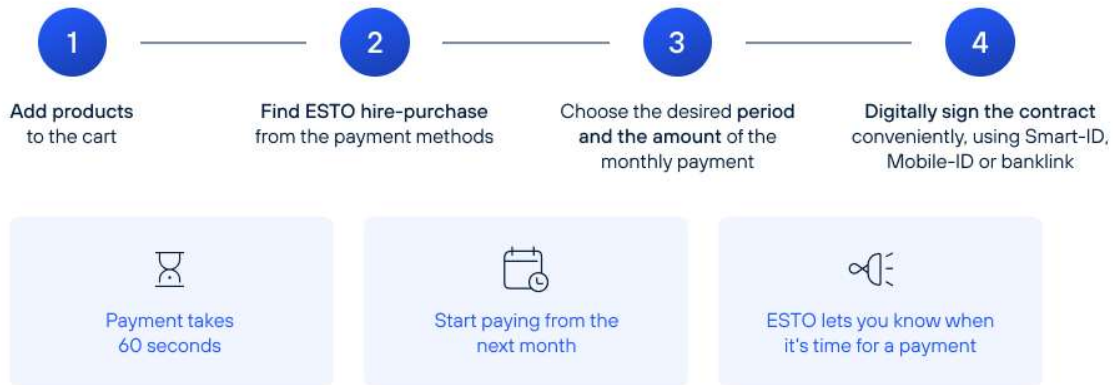

Buy now and pay later with **esto** hire-purchase

Don't want to pay the whole amount at once? Pay in installments!

ESTO hire-purchase is the fastest and most convenient payment solution that helps you set up a payment schedule based on the period of your choice. The payment solution makes the decision in real time and you can complete your purchase in less than 60 seconds.

Add the products you need to your shopping cart, confirm your order and choose ESTO hire-purchase as a payment method. When confirming your purchase, select your preferred repayment period, monthly installment amount and sign digitally and conveniently using your ID card, Smart ID or Mobile ID.